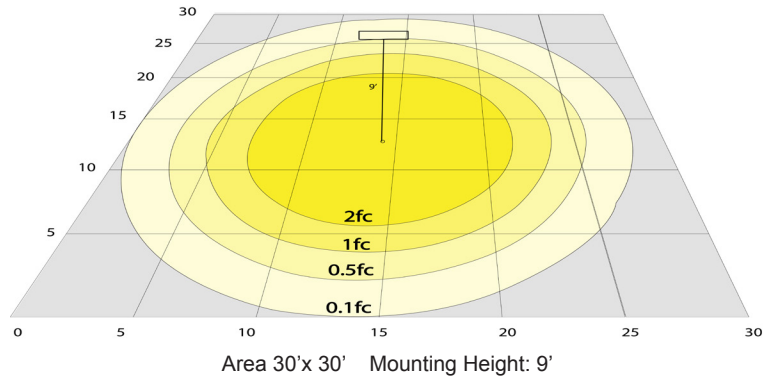

Other Models:

- 9W | 720LM | LCFT-MCTP-BK
- 9W | 720LM | LCFT-MCTP-BN

Photometrics: LCFT-MCTP-WH

BUG Rating: B1-U1-G0

Other Views:

Side View

Front View

Lens View

Performance Table: LCFT-MCTP-WH

MODEL NO.	Wattage	Voltage	Lumens	Color Temp.	BUG Rating	LPW
LCFT-MCTP-WH	3W 6W 9W	120-277V	240LM 480LM 720LM	3000K/4000K/5000K	B1-U1-G0	80

Sample Ordering

Model Power Finish
 - -