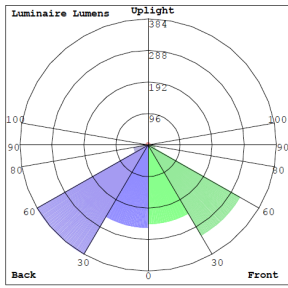

Lighting:

- Multi CCT & Power(Selectable Switch under the lens)
- Dimming: (Dual Function) Triac Dimmable at 120V & 0-10V Dimming at 120-277V
- Total Lumens: 720LM Max.
- Color Temperatures: 3000K/4000K/5000K
- Color Rendering Index: CRI ≥ 80
- Beam Angle: 30°
- Rated life: 50,000 Hrs

Other Models:

- 9W | 720LM | LCFT-MCTP-BK
- 9W | 720LM | LCFT-MCTP-BN

Photometrics: LCFT-MCTP-WH

BUG Rating: B1-U1-G0

Other Views:

Side View

Front View

Lens View