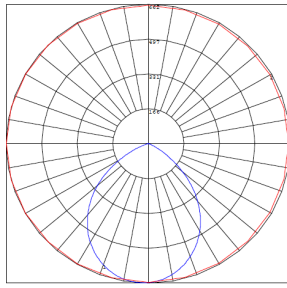

Other Models:

- 9W | 720LM | LCFT-MCTP-BK
- 9W | 720LM | LCFT-MCTP-BN

Photometrics: LCFT-MCTP-WH

BUG Rating: B1-U1-G0

Other Views:

Side View

Front View

Lens View