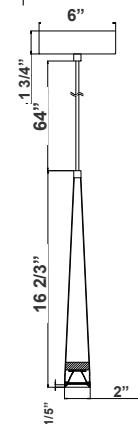

Customer Name: _____

Project Name: _____

Note: _____

Type: _____

81 1/2"(H) x 6"(W)

Features

- Multi CCT & Power (Selectable Switch Under The Lens)
- White Finish
- 6FT Adjustable Cord
- 5-Year Warranty
- Polycarbonate Lens

Technical Specifications

Electrical:

- Voltage: 120-277V AC 50/60Hz
- Wattage: 3W/6W/9W
- Power Factor: >0.90
- Efficacy: 80 LPW

Mechanical:

- White Finish
- 6FT Adjustable Cord
- Aluminum Housing
- Polycarbonate Lens
- Maximum Ambient Temperature: -22°F to 104°F
- IP55 Suitable for Damp Location
- 5-Year Warranty